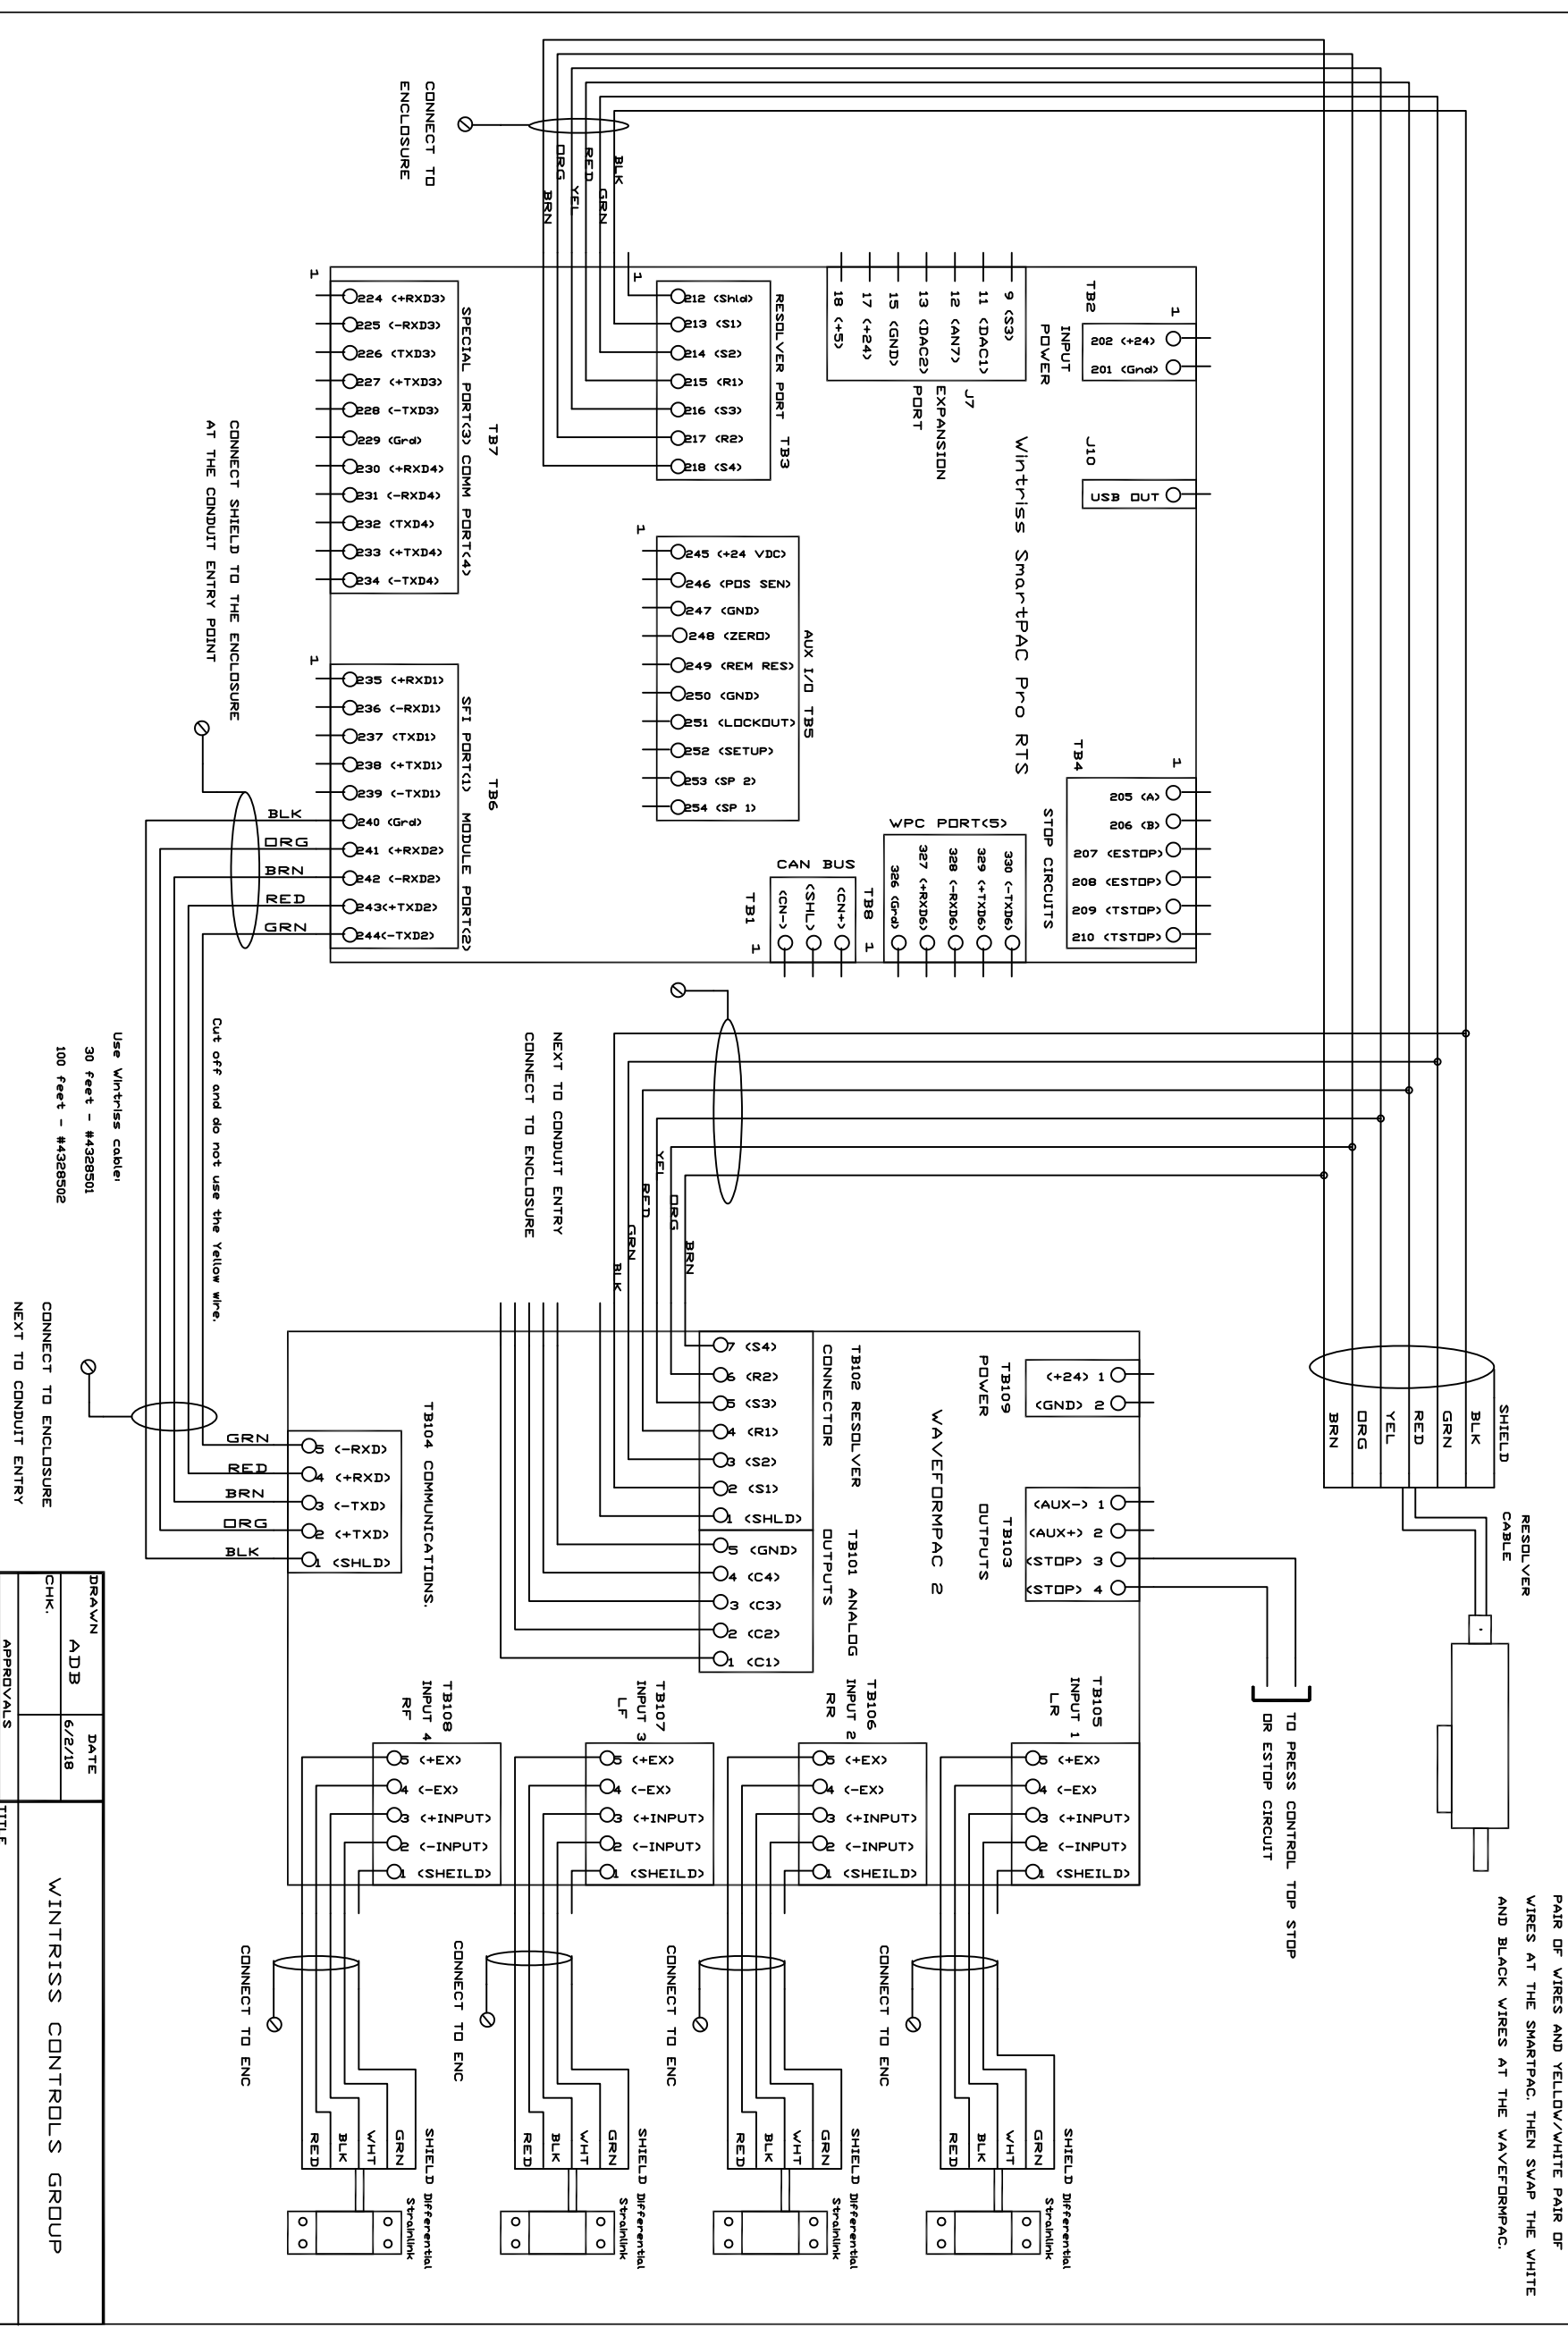

SHOWN FOR CW ROTATION FACING SHAFT.
 FOR CCW ROTATION SWAP THE BLACK/BLACK
 PAIR OF WIRES AND YELLOW/WHITE PAIR OF
 WIRES AT THE SMARTPAC. THEN SWAP THE WHITE
 AND BLACK WIRES AT THE WAVEFORMPAC.

Use Wintriss cable!
 30 feet - #4328501
 100 feet - #4328502

Cut off and do not use the yellow wire.

CONNECT TO ENCLASURE
 NEXT TO CONDUIT ENTRY

CONNECT TO ENCLASURE
 NEXT TO CONDUIT ENTRY

CONNECT TO ENCLASURE
 NEXT TO CONDUIT ENTRY

DRAWN	ADB	DATE	6/2/18	WINTRISS CONTROLS GROUP	
CHK.				SmartPAC Pro with WaveformPAC SM	
ENG.		APPROVALS		Wiring diagram	
MFG.				CODE IDENT. NO.	SIZE
REL.				FILENAME	DRAWING NUMBER
				SCALE	FIGURE 1
					SHEET
					OF