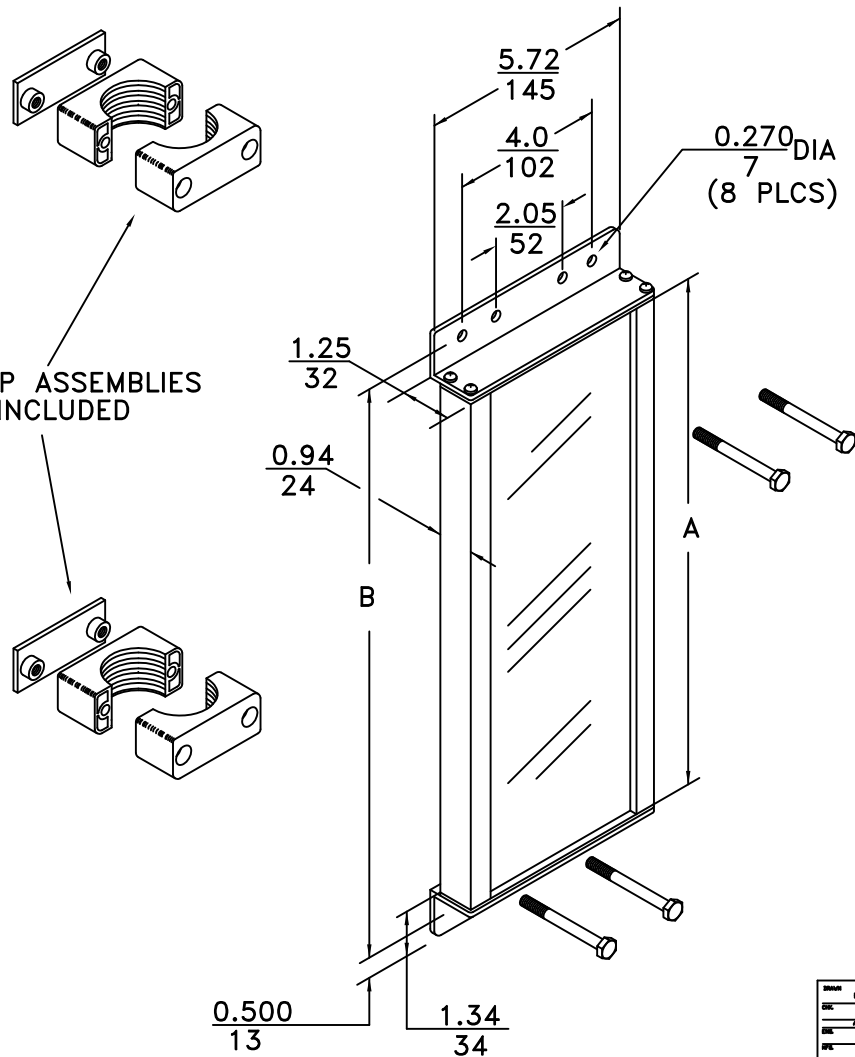

### SHADOW MIRROR DIMENSIONS

MODEL	A		B	
	inch	mm	inch	mm
6"	7.5	191	9.18	233
12"	13.5	343	15.18	386
18"	19.5	495	21.18	538
24"	25.5	648	27.18	690
30"	31.5	800	33.18	843
36"	37.5	953	39.18	995
42"	43.5	1105	45.18	1148
48"	49.5	1257	51.18	1300
60"	61.5	1562	63.18	1605

CLAMP ASSEMBLIES INCLUDED

DATE	REV	DATE	REV	Wintriss Controls Group
DESIGN	BY	DATE	REV	Shadow Mirror
FILE NAME	Shadow Mirror	DATE	REV	Shadow Mirror
REV		DATE	REV	1 of 1