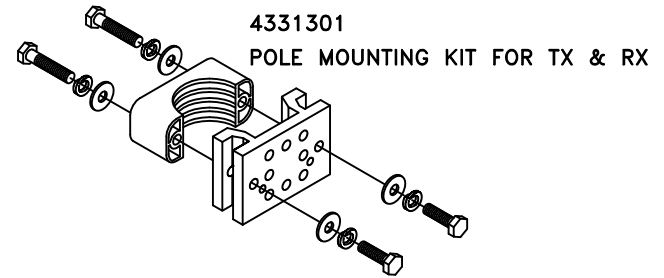

## SHADOW STAND DIMENSIONS

### SHADOW STAND HEIGHT & WEIGHT

PART #	HEIGHT (A)	WEIGHT
4330101	4.0' (1.2M)	19.3 Lb (8.8 Kg)
4330102	6.0' (1.8M)	24.7 Lb (11.2 Kg)
4330103	8.0' (2.4M)	30.1 Lb (13.7 Kg)

ISSUED	BY	DATE	Wintriss Controls Group	
REV			Shadow Stand	
FILE NAME	Stand	DATE SHIP TO	USE	SHADOW NUMBER
REV			Stand	REV
			SHEET	1 OF 1