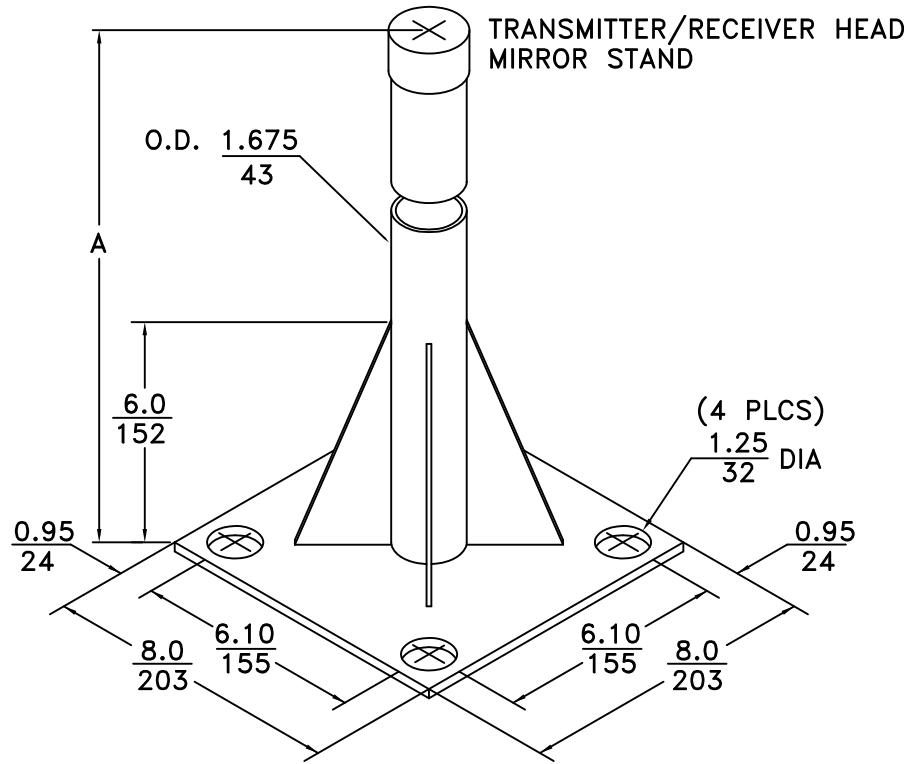

## SHADOW STAND DIMENSIONS

### SHADOW STAND HEIGHT & WEIGHT

PART #	HEIGHT (A)	WEIGHT
4330101	4.0' (1.2M)	19.3 Lb (8.8 Kg)
4330102	6.0' (1.8M)	24.7 Lb (11.2 Kg)
4330103	8.0' (2.4M)	30.1 Lb (13.7 Kg)

ISSUED	BY	DATE	Wintriss Controls Group	
REV			Shadow Stand	
FILE NAME	Stand	DATE SHIP TO	USE	SHADOW NUMBER
REV			Stand	REV
			SHEET	1 OF 1