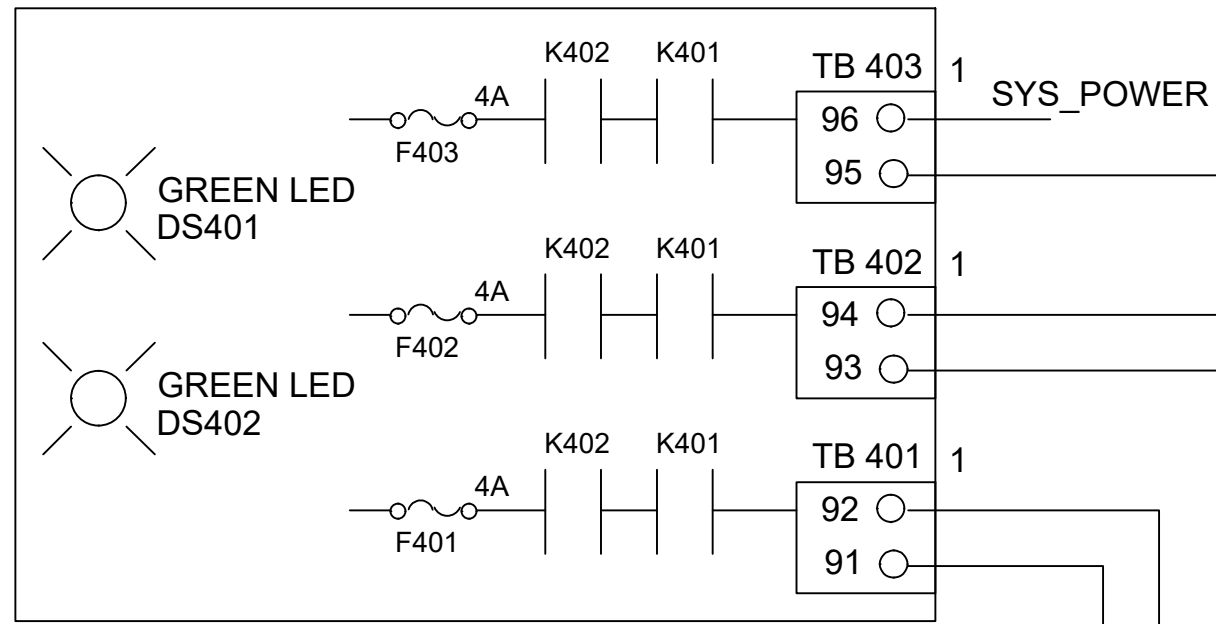

REVISIONS			
REV	DESCRIPTION	DATE	APP'D

AUXILIARY ESTOP RELAY OUTPUTS LOCATED ON TOP BOARD

SERVO-FEED UNIT

PART TRANSFER UNIT

DRAWN	ADB	DATE	10/23/25		
CHK.					
APPROVALS		TITLE			
ENG.		WPC APEX EMERGENCY STOP OUTPUTS WIRING			
MFG.					
FILENAME		CODE IDENT NO.	SIZE	DRAWING NUMBER	REV
REL			B	FIGURE 12	
SCALE				SHEET	OF

WINTRISS CONTROLS GROUP

WPC APEX EMERGENCY STOP  
OUTPUTS WIRING

FIGURE 12